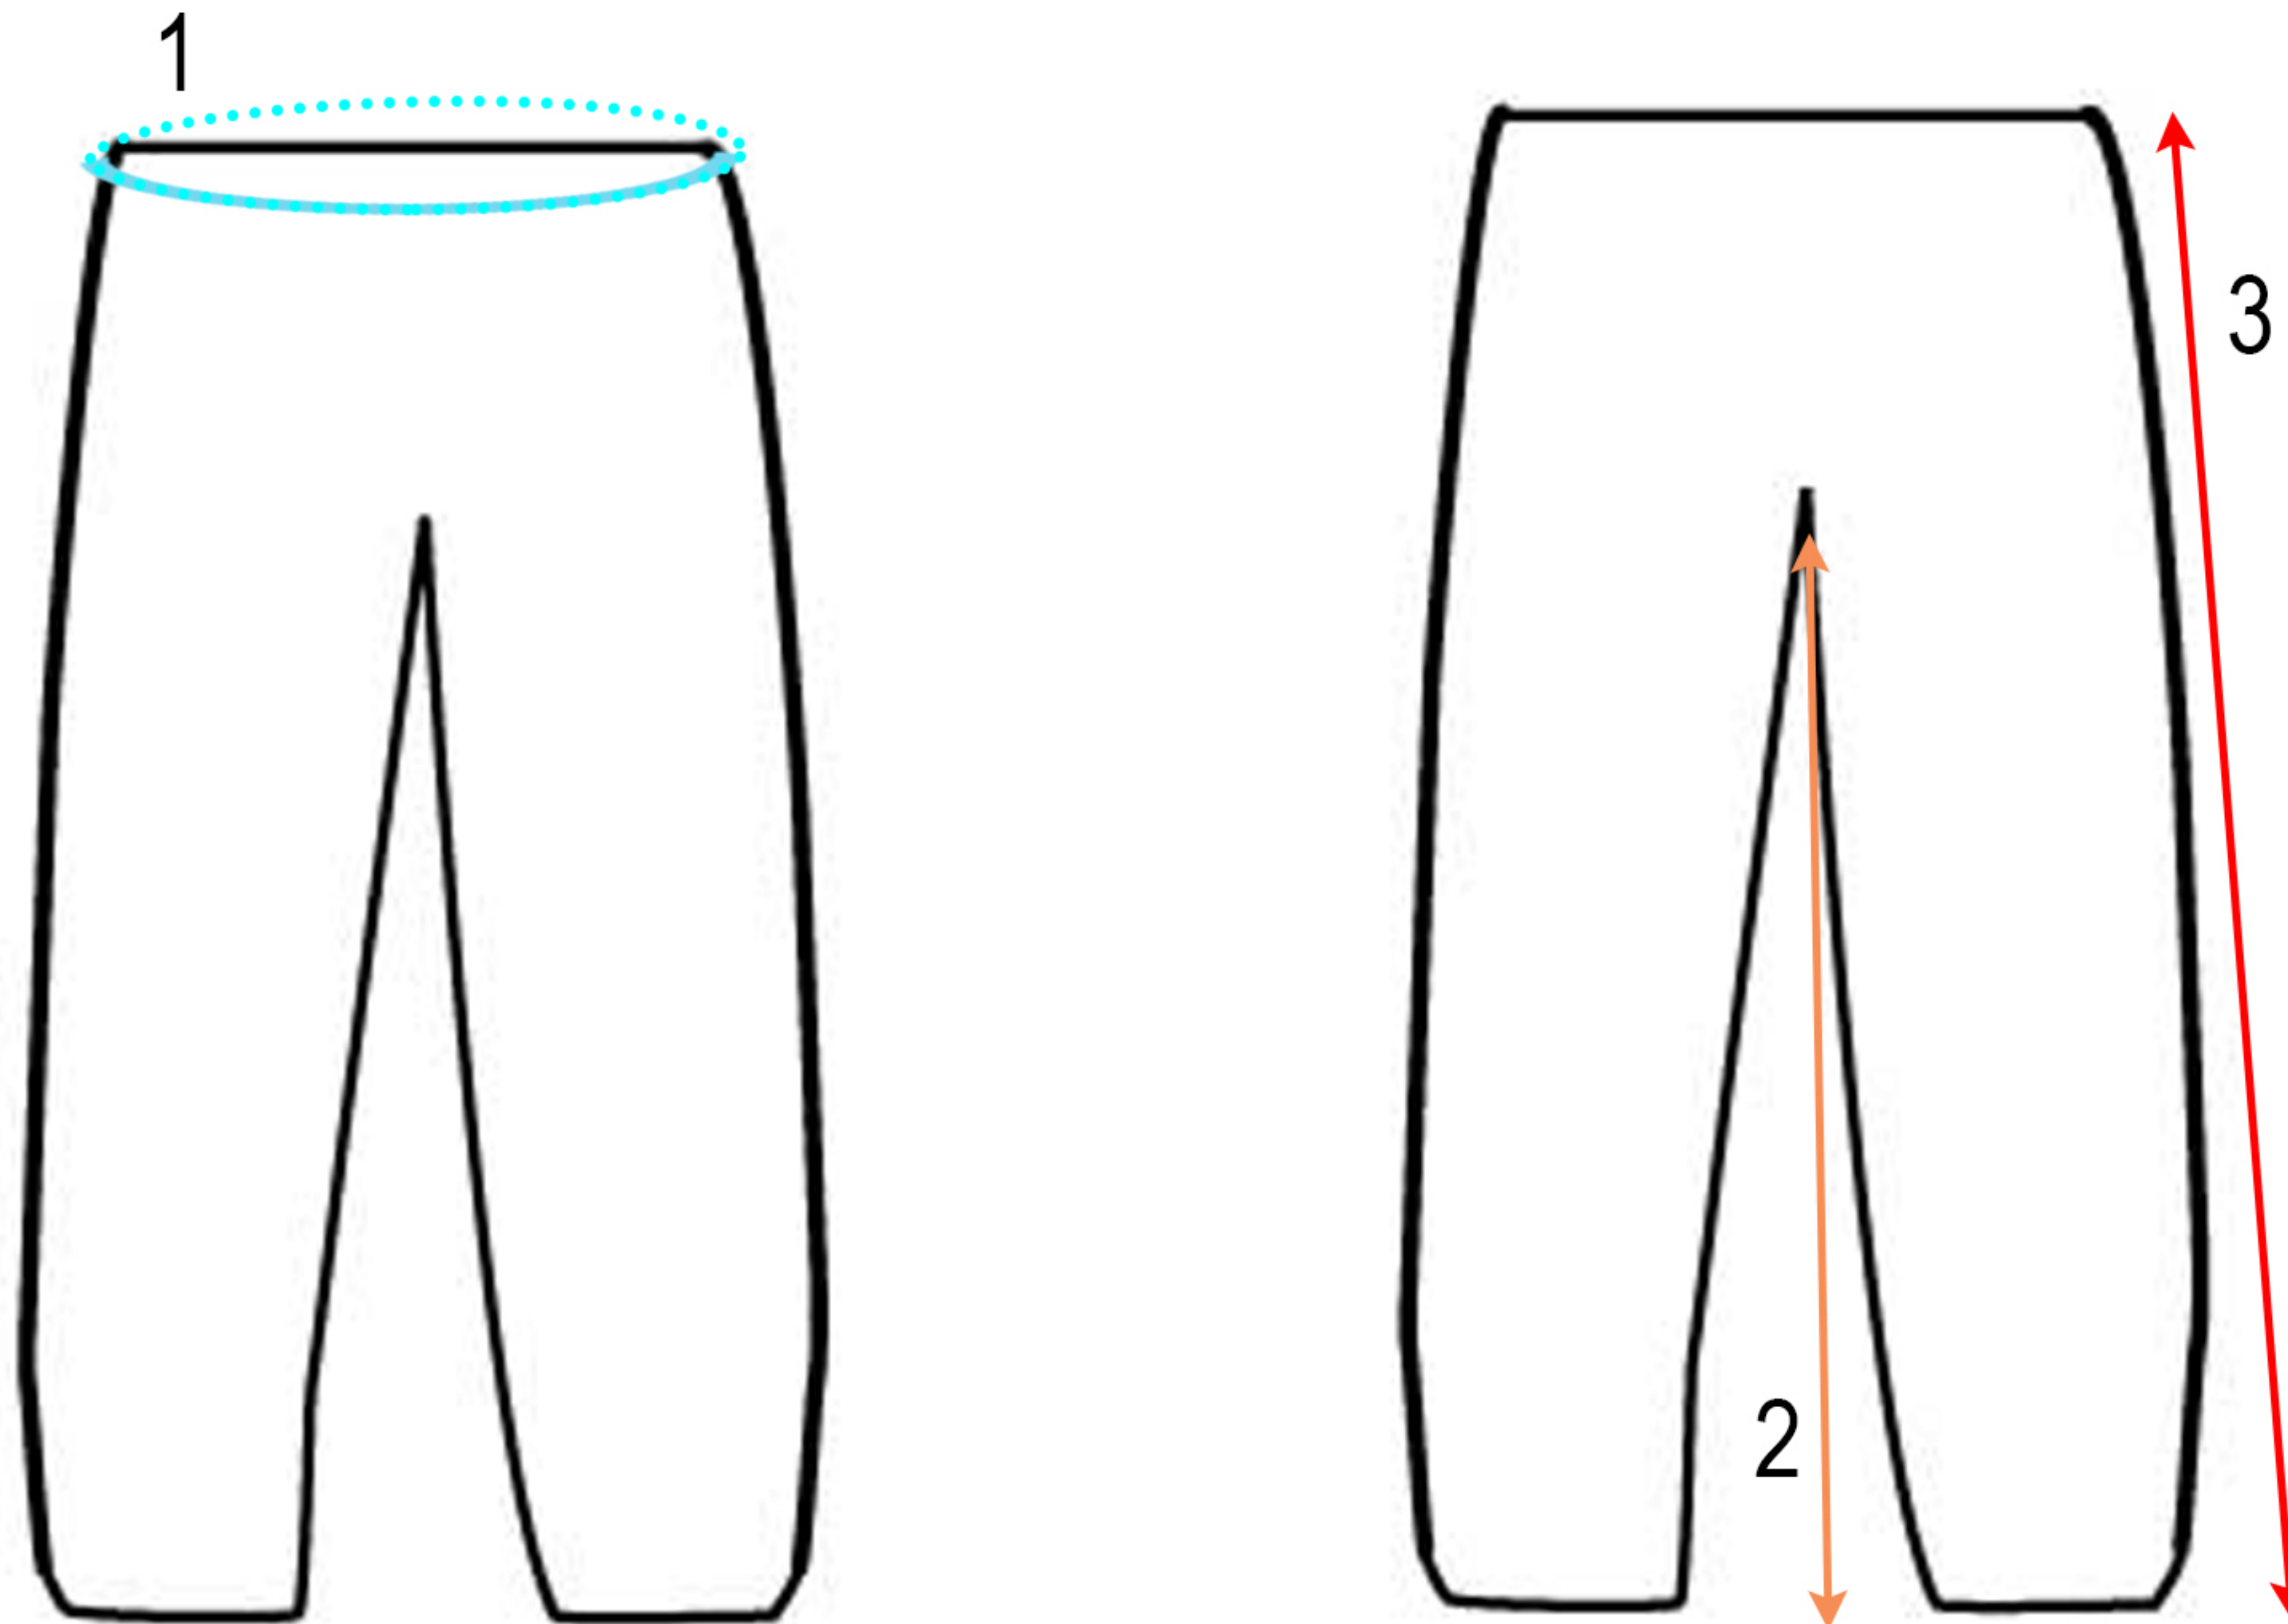

Junior Sizing Chart 2 Piece Suit - Pants

AGE	Belt Circumference	Inseam	Outseam
5	22"	21"	26"
6	24"	22"	28"
6/8	28"	23"	33"
8/10	30"	26"	36"
10/12	32"	28"	38"
12/14	34"	30"	40"
14/16	36"	30"	42"

1. Belt Circumference: _____

2. Inseam: _____

3. Outseam: _____